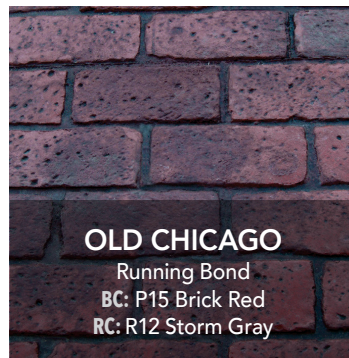

Kuert Concrete offers you the ability to capture the true look of natural stone, slate, cobblestone, wood, even brick—for a fraction of the cost. Choose from a variety of stamping systems for a texture and pattern that best reflect your outdoor lifestyle.

Other textures and patterns available upon request. Variations in finished color are expected and may not perfectly match what appears in this brochure. Varying products were used to produce the colors in each example shown. For exact product match, please contact your Kuert sales representative.

CORPORATE OFFICE

5909 Nimtz Parkway
South Bend, IN 46628
574.232.9911

SUPPLY CENTER

3113 Lincoln Way West
South Bend, IN 46628
574.239.0053

kuert.com

FRONT, MAIN: **ASHLAR STONE** Random Interlocking; BC: U21 Sandstone, RC: R12 Storm Gray

INSET, TOP: **HADLEY CREEK** Embossing Skin; BC: U26 Lanon Stone, RC: R23 Smoke

INSET, CENTER: **GILPIN'S FALLS** Bridge Plank; BC: P14 Walnut; RC: Liquid BG

INSET, BOTTOM: **OLD CHICAGO** Running Bond; BC: P15 Brick Red; RC: R12 Storm Gray

BC = Base Color
RC = Release Color