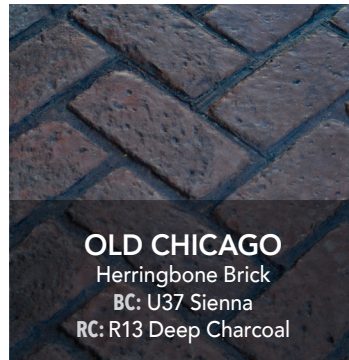

Kuert Concrete offers you the ability to capture the true look of natural stone, slate, cobblestone, wood, even brick—for a fraction of the cost. Choose from a variety of stamping systems for a texture and pattern that best reflect your outdoor lifestyle.

Other textures and patterns available upon request. Variations in finished color are expected and may not perfectly match what appears in this brochure. Varying products were used to produce the colors in each example shown. For exact product match, please contact your Kuert sales representative.

CORPORATE OFFICE

5909 Nimtz Parkway
South Bend, IN 46628
574.232.9911

SUPPLY CENTER

3113 Lincoln Way West
South Bend, IN 46628
574.239.0053

kuert.com

FRONT, MAIN: **ASHLAR STONE** Random Interlocking; BC: U21 Sandstone, RC: R12 Storm Gray

INSET, TOP: **HADLEY CREEK** Embossing Skin; BC: U26 Lanon Stone, RC: R23 Smoke

INSET, CENTER: **GILPIN'S FALLS** Bridge Plank; BC: P14 Walnut; RC: Liquid BG

INSET, BOTTOM: **OLD CHICAGO** Running Bond; BC: P15 Brick Red; RC: R12 Storm Gray

BC = Base Color
RC = Release Color