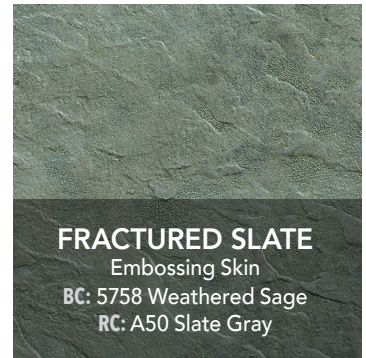

Kuert Concrete offers you the ability to capture the true look of natural stone, slate, cobblestone, wood, even brick—for a fraction of the cost. Choose from a variety of stamping systems for a texture and pattern that best reflect your outdoor lifestyle.

Other textures and patterns available upon request. Variations in finished color are expected and may not perfectly match what appears in this brochure. Varying products were used to produce the colors in each example shown. For exact product match, please contact your Kuert sales representative.

CORPORATE OFFICE

5909 Nimtz Parkway
South Bend, IN 46628
574.232.9911

SUPPLY CENTER

3113 Lincoln Way West
South Bend, IN 46628
574.239.0053

kuert.com

FRONT, MAIN: **ASHLAR STONE** Random Interlocking; BC: U21 Sandstone, RC: R12 Storm Gray

INSET, TOP: **HADLEY CREEK** Embossing Skin; BC: U26 Lanon Stone, RC: R23 Smoke

INSET, CENTER: **GILPIN'S FALLS** Bridge Plank; BC: P14 Walnut; RC: Liquid BG

INSET, BOTTOM: **OLD CHICAGO** Running Bond; BC: P15 Brick Red; RC: R12 Storm Gray

BC = Base Color
RC = Release Color