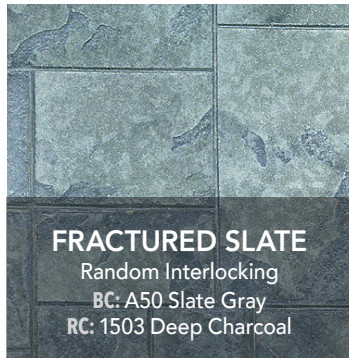

Kuert Concrete offers you the ability to capture the true look of natural stone, slate, cobblestone, wood, even brick—for a fraction of the cost. Choose from a variety of stamping systems for a texture and pattern that best reflect your outdoor lifestyle.

Other textures and patterns available upon request. Variations in finished color are expected and may not perfectly match what appears in this brochure. Varying products were used to produce the colors in each example shown. For exact product match, please contact your Kuert sales representative.

CORPORATE OFFICE

5909 Nimtz Parkway
South Bend, IN 46628
574.232.9911

SUPPLY CENTER

3113 Lincoln Way West
South Bend, IN 46628
574.239.0053

kuert.com

FRONT, MAIN: **ASHLAR STONE** Random Interlocking; BC: U21 Sandstone, RC: R12 Storm Gray

INSET, TOP: **HADLEY CREEK** Embossing Skin; BC: U26 Lanon Stone, RC: R23 Smoke

INSET, CENTER: **GILPIN'S FALLS** Bridge Plank; BC: P14 Walnut; RC: Liquid BG

INSET, BOTTOM: **OLD CHICAGO** Running Bond; BC: P15 Brick Red; RC: R12 Storm Gray

BC = Base Color
RC = Release Color