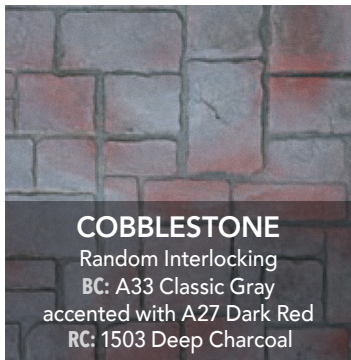

Kuert Concrete offers you the ability to capture the true look of natural stone, slate, cobblestone, wood, even brick—for a fraction of the cost. Choose from a variety of stamping systems for a texture and pattern that best reflect your outdoor lifestyle.

Other textures and patterns available upon request. Variations in finished color are expected and may not perfectly match what appears in this brochure. Varying products were used to produce the colors in each example shown. For exact product match, please contact your Kuert sales representative.

CORPORATE OFFICE

5909 Nimtz Parkway
South Bend, IN 46628
574.232.9911

SUPPLY CENTER

3113 Lincoln Way West
South Bend, IN 46628
574.239.0053

kuert.com

FRONT, MAIN: **ASHLAR STONE** Random Interlocking; BC: U21 Sandstone, RC: R12 Storm Gray

INSET, TOP: **HADLEY CREEK** Embossing Skin; BC: U26 Lanon Stone, RC: R23 Smoke

INSET, CENTER: **GILPIN'S FALLS** Bridge Plank; BC: P14 Walnut; RC: Liquid BG

INSET, BOTTOM: **OLD CHICAGO** Running Bond; BC: P15 Brick Red; RC: R12 Storm Gray

BC = Base Color
RC = Release Color