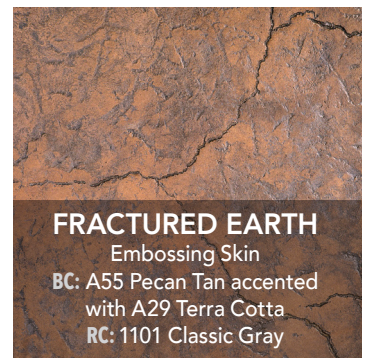

Kuert Concrete offers you the ability to capture the true look of natural stone, slate, cobblestone, wood, even brick—for a fraction of the cost. Choose from a variety of stamping systems for a texture and pattern that best reflect your outdoor lifestyle.

Other textures and patterns available upon request. Variations in finished color are expected and may not perfectly match what appears in this brochure. Varying products were used to produce the colors in each example shown. For exact product match, please contact your Kuert sales representative.

CORPORATE OFFICE

5909 Nimtz Parkway
South Bend, IN 46628
574.232.9911

SUPPLY CENTER

3113 Lincoln Way West
South Bend, IN 46628
574.239.0053

kuert.com

FRONT, MAIN: **ASHLAR STONE** Random Interlocking; BC: U21 Sandstone, RC: R12 Storm Gray

INSET, TOP: **HADLEY CREEK** Embossing Skin; BC: U26 Lanon Stone, RC: R23 Smoke

INSET, CENTER: **GILPIN'S FALLS** Bridge Plank; BC: P14 Walnut; RC: Liquid BG

INSET, BOTTOM: **OLD CHICAGO** Running Bond; BC: P15 Brick Red; RC: R12 Storm Gray

BC = Base Color
RC = Release Color