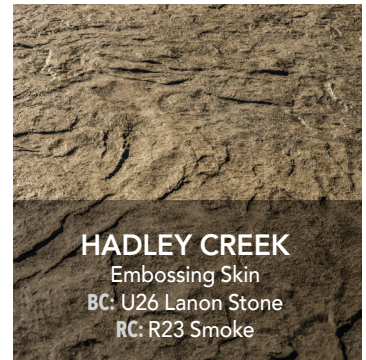

Kuert Concrete offers you the ability to capture the true look of natural stone, slate, cobblestone, wood, even brick—for a fraction of the cost. Choose from a variety of stamping systems for a texture and pattern that best reflect your outdoor lifestyle.

Other textures and patterns available upon request. Variations in finished color are expected and may not perfectly match what appears in this brochure. Varying products were used to produce the colors in each example shown. For exact product match, please contact your Kuert sales representative.

CORPORATE OFFICE

5909 Nimtz Parkway
South Bend, IN 46628
574.232.9911

SUPPLY CENTER

3113 Lincoln Way West
South Bend, IN 46628
574.239.0053

kuert.com

FRONT, MAIN: **ASHLAR STONE** Random Interlocking; BC: U21 Sandstone, RC: R12 Storm Gray

INSET, TOP: **HADLEY CREEK** Embossing Skin; BC: U26 Lanon Stone, RC: R23 Smoke

INSET, CENTER: **GILPIN'S FALLS** Bridge Plank; BC: P14 Walnut; RC: Liquid BG

INSET, BOTTOM: **OLD CHICAGO** Running Bond; BC: P15 Brick Red; RC: R12 Storm Gray

BC = Base Color
RC = Release Color